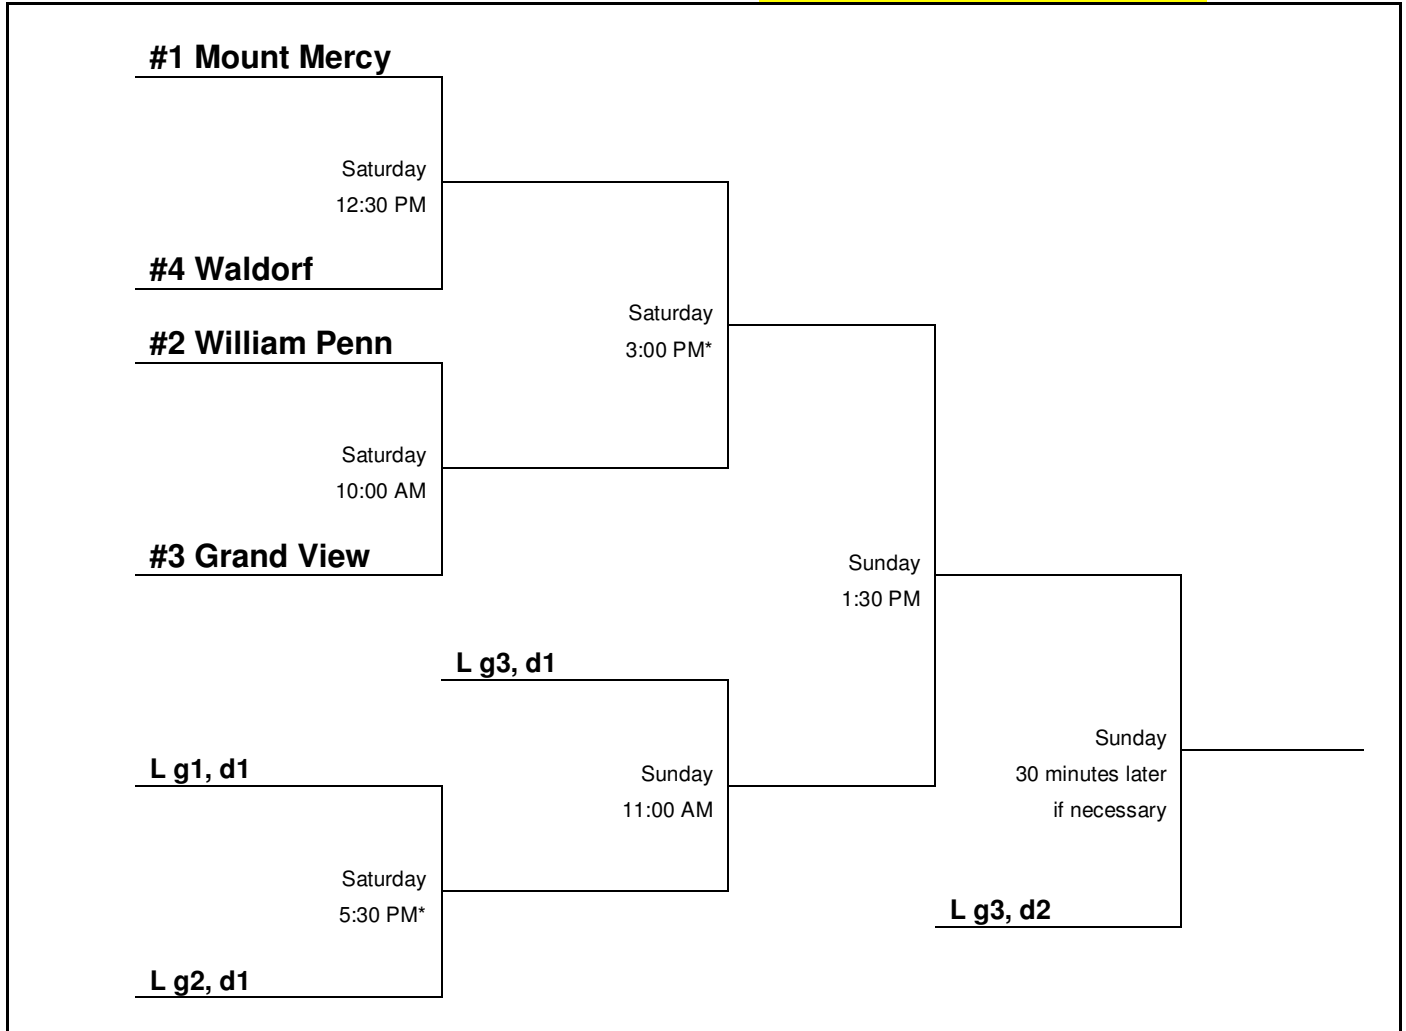

# 2010 Softball Final Four

Iowa State University Softball Field

May 8 and 9

## Final 4 Bracket

\* The 3:00 PM and 5:30 PM may flip on Saturday. William Penn will play in the 5:30 PM game.